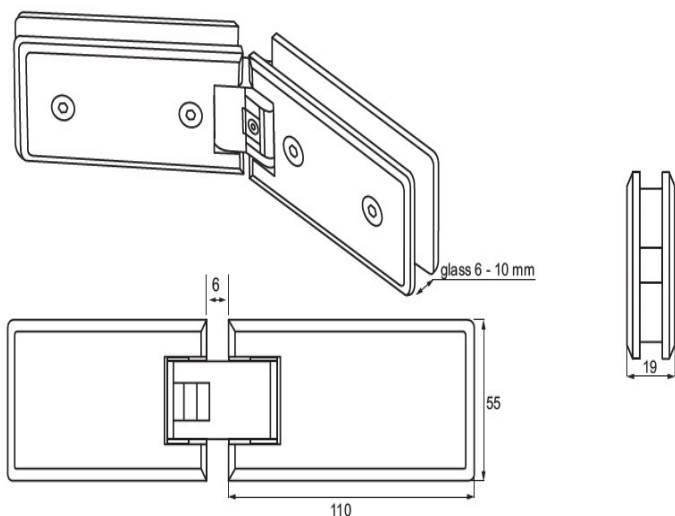

PRODUCT SHEET

Description:

Shower Hinge "Linz", 135DG, Polished Brass, Glass/Glass, 6-10 mm Glass Thickness, W/15DG Angle Adjustment Function & 15DG, Return Function, Brass Material, Rectangular Shape, W/Chamfered Edges

Item number:

15.26.735-8

Units	Box	Carton	HS Code	Barcode
Pcs.	1	10	8302100090	 5704866505161

SISO A/S

Mileparken 11
DK-2740 Skovlunde
Denmark
VAT: DK 24786013

Phone +45 45 830 900

www.siso.dk
siso@siso.dk

Danske Bank
Nytorv Branch
Copenhagen
SWIFT: DABADKKK

Account no.
4180 3112 112936
IBAN Account
DK7230003112112936